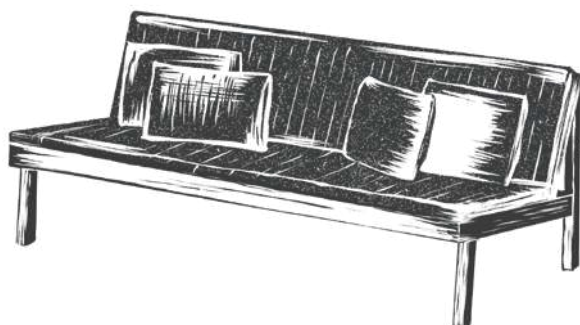

THE RAKYAT LINE

JAVANESE STREET FURNITURE COLLECTION